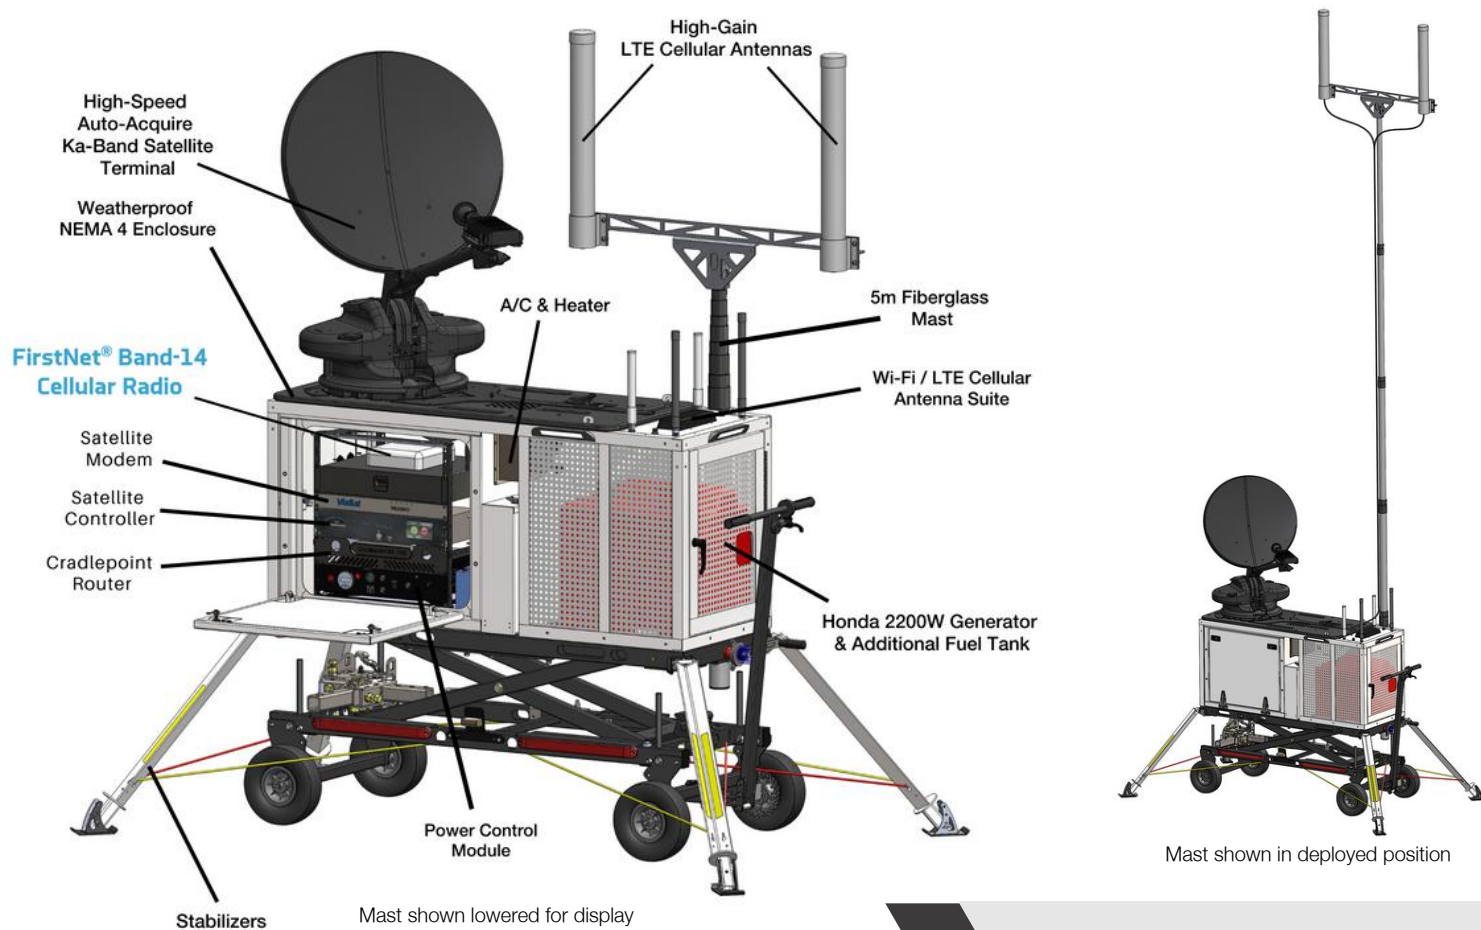

## A Compact Rapid Deployable for FirstNet® Users

The CRD™ for FirstNet® is an AT&T FirstNet deployable cell tower. It generates an area of FirstNet Cellular and Wi-Fi coverage, virtually anytime and anywhere. Your very own Cell-On-Wheels (COW) can be deployed by a single person, within minutes, wherever needed!

- FirstNet Cellular Range up to 1 Mile
- High-Speed Satellite Internet
- Wi-Fi Range up to 1000'
- Weatherproof & NEMA 4 Compliant
- FirstNet Ready™ Router
- Rapid Deployable, Single Person Setup <7 minutes
- Rolls Through Standard ADA Doorways
- Deliverable by Helicopter

# CRD™ for FirstNet®

**We are Internet & Cellular Connectivity.  
Virtually Anytime, Anywhere.**

- Fully-Functional FirstNet® COW
- Connects You to the Cloud
- Single Person Deployment
- Critical Emergency Response Tool
- 60 Hour Run Time Before Refueling
- Operates in -22° to 122°F (-30° to 50° C)
- High Speed Satellite Internet
- Fits Through Standard ADA Doorways
- Keeps Agencies Running During Outages
- Easily Transports on any Trailer Hitch
- All Users Can Make Calls via Wi-Fi Calling