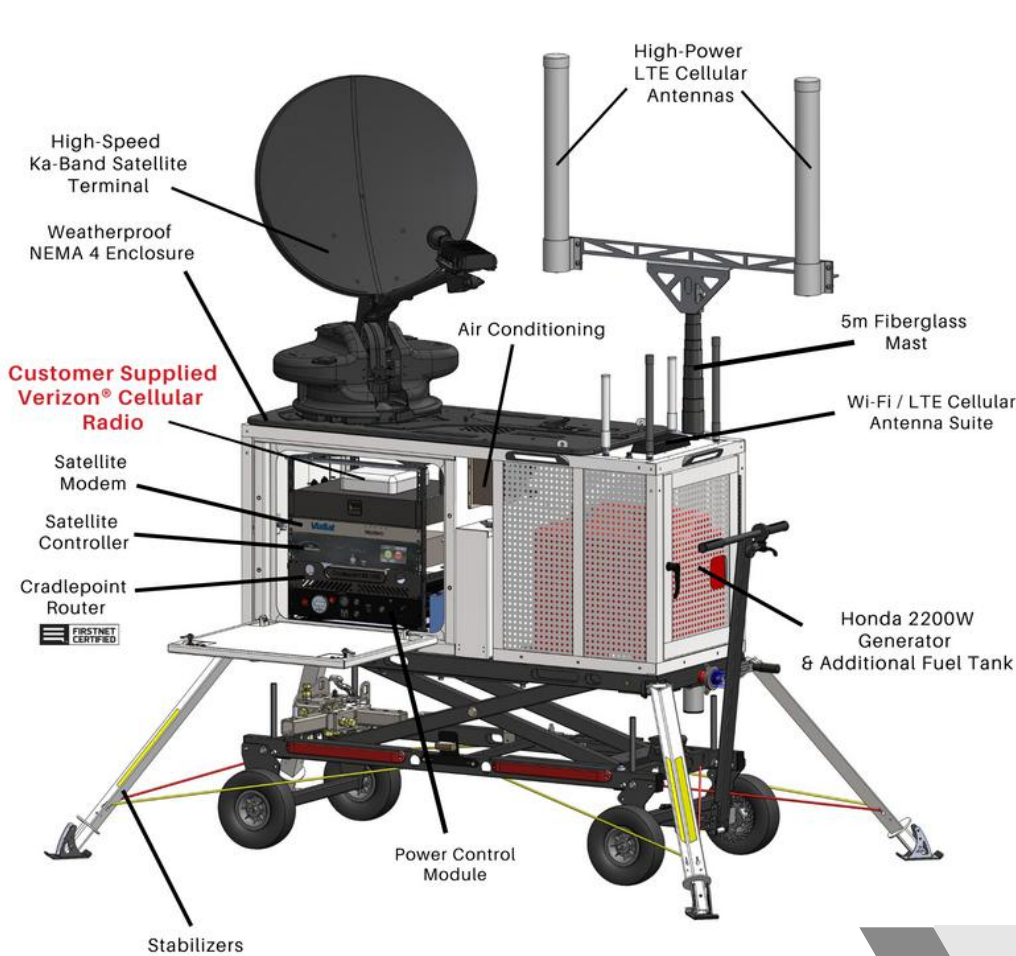

SatRunner™

Cell-on-Wheels (COW)

Configured for **Verizon® Network Extender 2 for Enterprise**

The SatRunner™ Cell-on-Wheels (COW) platform is configured for the **Verizon® Network Extender 2 for Enterprise**. With the all-new SatRunner™ COW, you can create an area of Verizon® cellular and Wi-Fi coverage, **anytime** and **anywhere**. Your very own Cell-on-Wheels can be deployed by a single person, within minutes, wherever needed!

- High-Speed Satellite Internet
- Wi-Fi Range up to 1000'
- Cellular Range up to 1 Mile Bubble
- Supports up to 62 Connected LTE Devices
- Control Access to Your Private or Open Network
- Weatherproof & NEMA 4 Compliant
- FirstNet® Certified Router 
- Rapid Deployable, Single Person Setup <7 minutes

SatRunner™

Cell-on-Wheels (COW)

**We are Internet & Cellular Connectivity.
Anytime. Anywhere.**

What can the SatRunner™ Cell-on-Wheels do for you?

- Fully-Functional Verizon® Cell Site & Wi-Fi Hotspot
- Connects You to the Cloud
- Single Person Deployment
- Critical Emergency Response Tool
- 60 Hour Run Time Before Refueling
- Operates in -22° to 122°F (-30° to 50° C)
- High Speed Satellite Internet
- Fits Through Standard ADA Doorways
- Keep Business Running During Outages
- Easy Transport on any Trailer Hitch
- Supports VoIP, RoIP, IoT & CBRS/PLTE
- Helicopter Sling Load Capability
- All Other Cellular Network Users Can Make Calls via Wi-Fi Calling